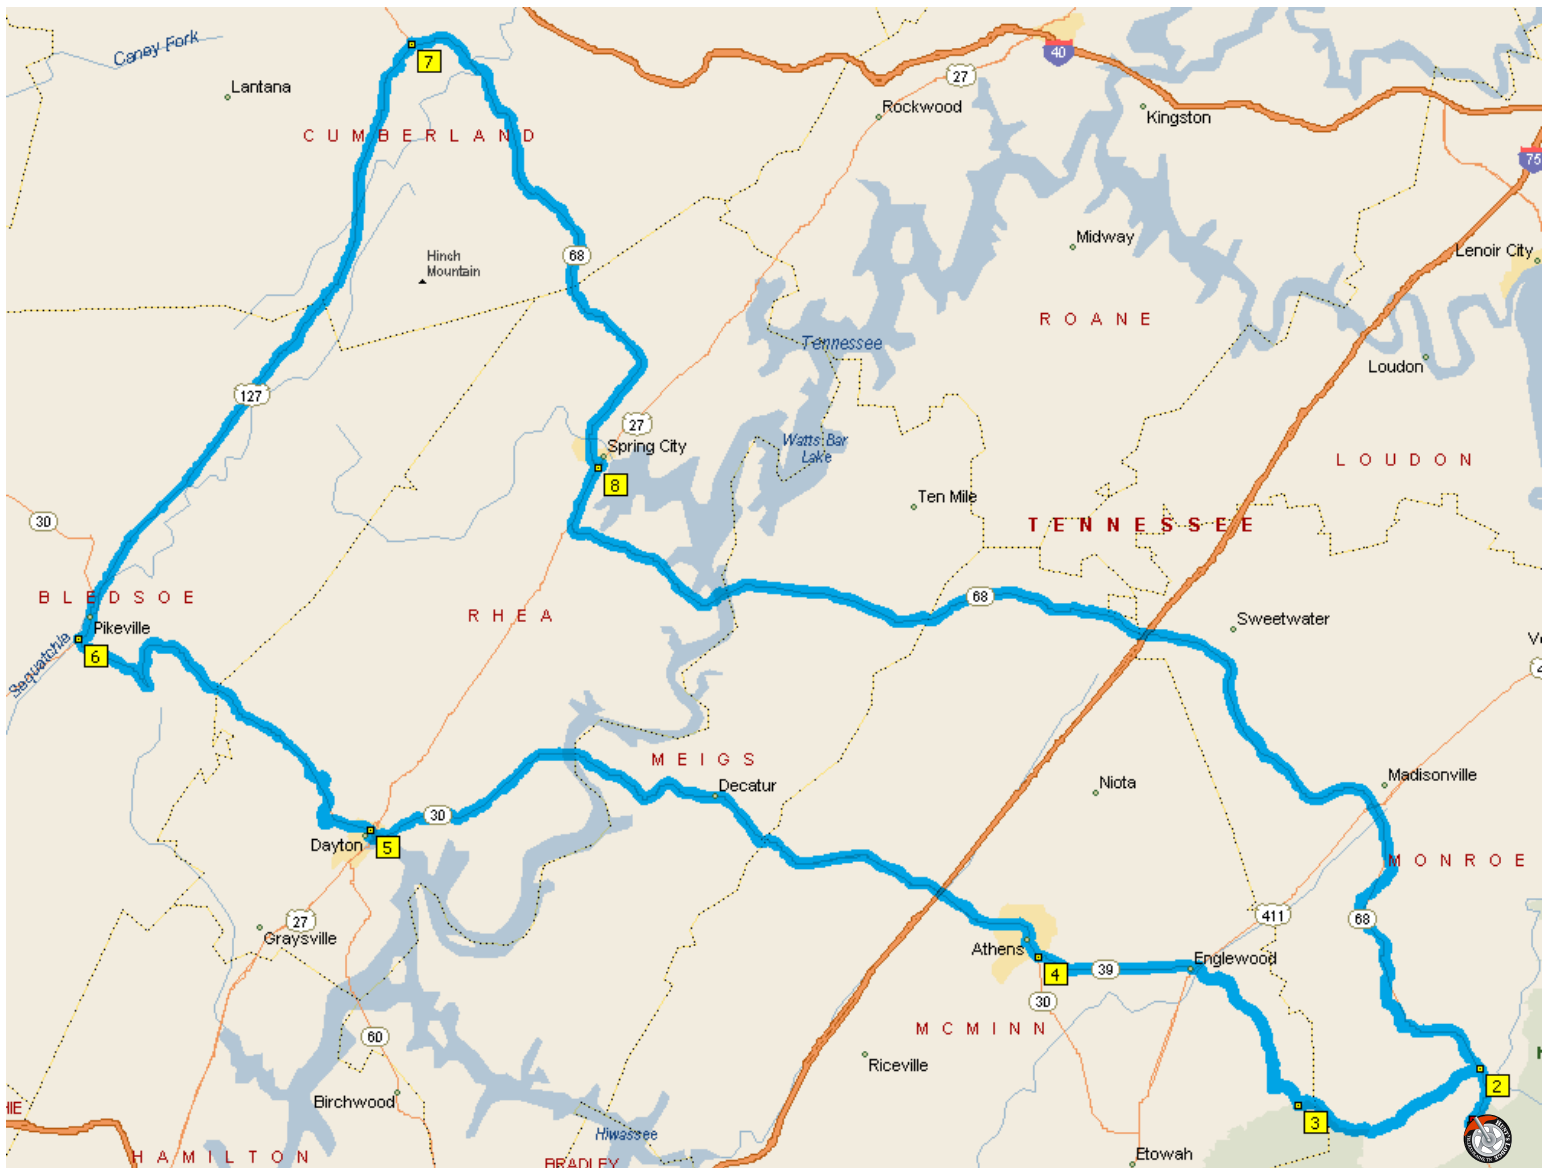

Athens/Pikeville/Crossville/Spring City Loop – Approximately 170 miles

1. Turn Right out of Hunt's Lodge driveway onto Hwy 68
2. Turn Left onto Hwy 39/Mecca Pike (First road on the left past the Sav-A-Lot shopping center)
3. Keep Right on Hwy 39 at Hwy 310. Follow Hwy 39 through Englewood and into Athens.
4. Turn Right onto Hwy 30 in Athens.
5. Follow Hwy 30 through Dayton. Watch the road signs through Dayton – it twists and turns some.
6. Turn Right onto Hwy 127/Hwy 28 in Pikeville.
7. Turn Right onto Hwy 68 just outside of Crossville.
8. Stay on Hwy 68 through Spring City – pay attention to road signs.
9. Follow Hwy 68 south to return to Hunt's Lodge.