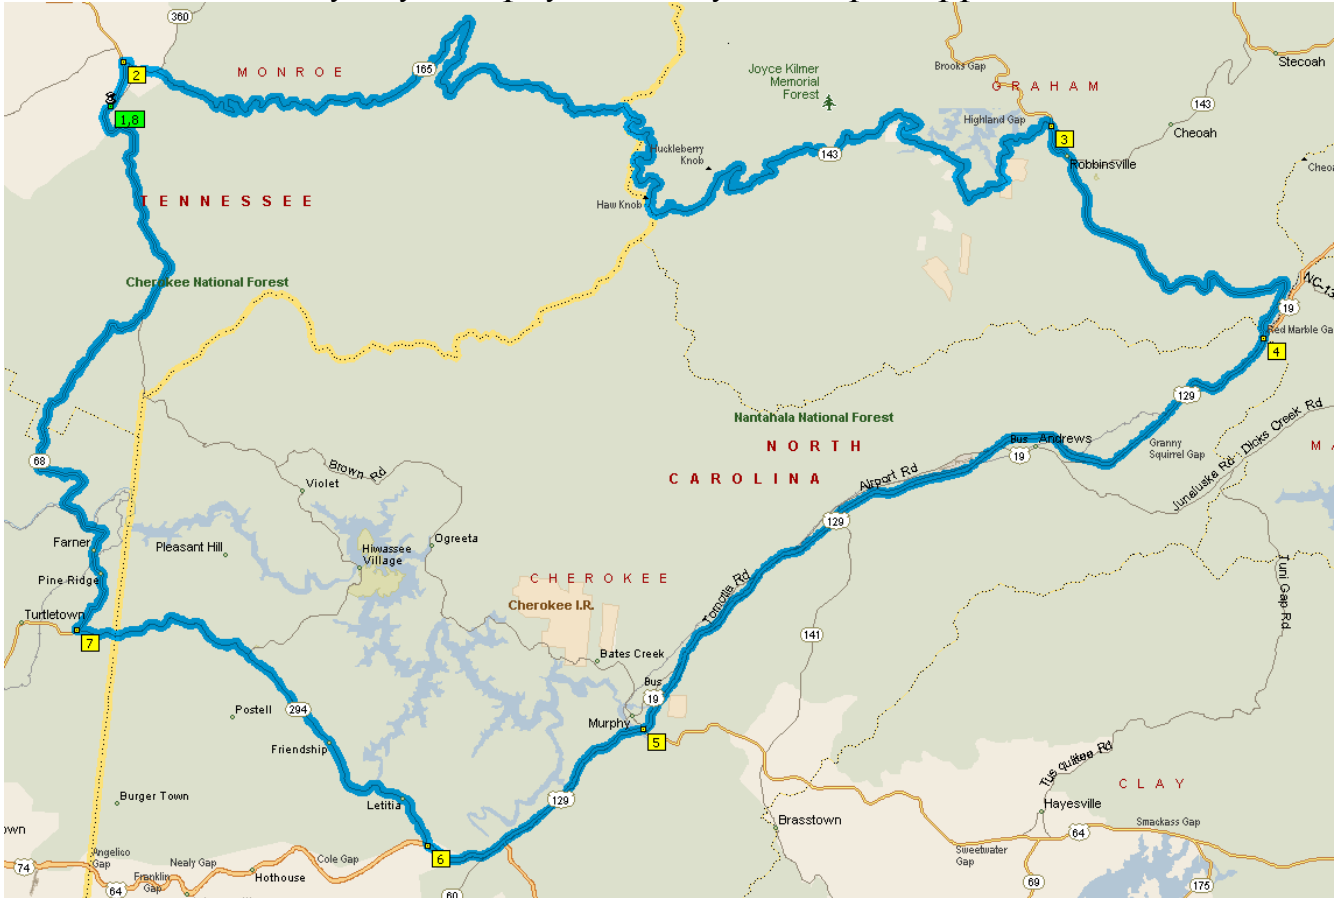

Cherohala Skyway/Murphy, NC/Hwy 68 loop – Approx. 135 Miles

1. Turn right out of Hunt's Lodge driveway onto Hwy 68 North
2. Right onto Hwy 165/Cherohala Skyway.
3. Turn Right on Hwy 129.
4. Hwy 129 merges with Hwy 19/Hwy 74. Turn right at merge.
5. Hwy 129 merges with Hwy 64. Stay straight.
6. Hwy 19/Hwy 129 turns off to the left. Stay straight on Hwy 64/Hwy 74
7. Turn Right onto Hwy 294
8. Turn Right onto Hwy 68
9. Turn Right into Hunt's Lodge driveway.

Cherohala Skyway/Murphy, NC/Hwy 68 loop – approximately 135 miles